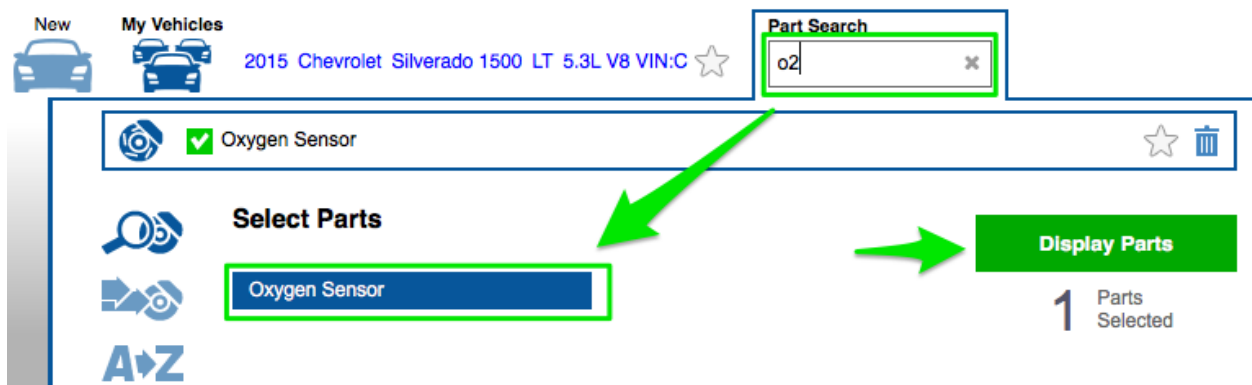

Find parts faster by utilizing the power of Part Search. When a vehicle is defined use Part Search by simply entering the description of the part you are looking for. Enter partial names or even synonyms and find your parts.

Example of a shorthand lookup: "o2" will find Oxygen sensor parts.

Or just type a partial part type like "filter" or "chain" and see all the part types with these key words.

Add the highlighted part to the “My Selected Parts” bar, by simply hitting the Enter key. You can also navigate a list of parts using the Arrow keys or with your mouse.