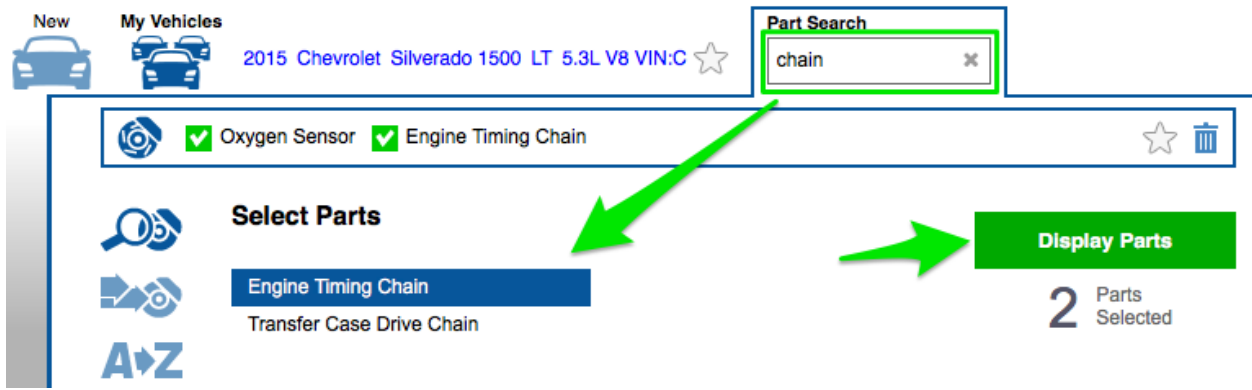

Find parts faster by utilizing the power of Part Search. When a vehicle is defined use Part Search by simply entering the description of the part you are looking for. Enter partial names or even synonyms and find your parts.

Example of a shorthand lookup: "o2" will find Oxygen sensor parts.

Or just type a partial part type like "filter" or "chain" and see all the part types with these key words.

Add the highlighted part to the “My Selected Parts” bar, by simply hitting the Enter key. You can also navigate a list of parts using the Arrow keys or with your mouse.