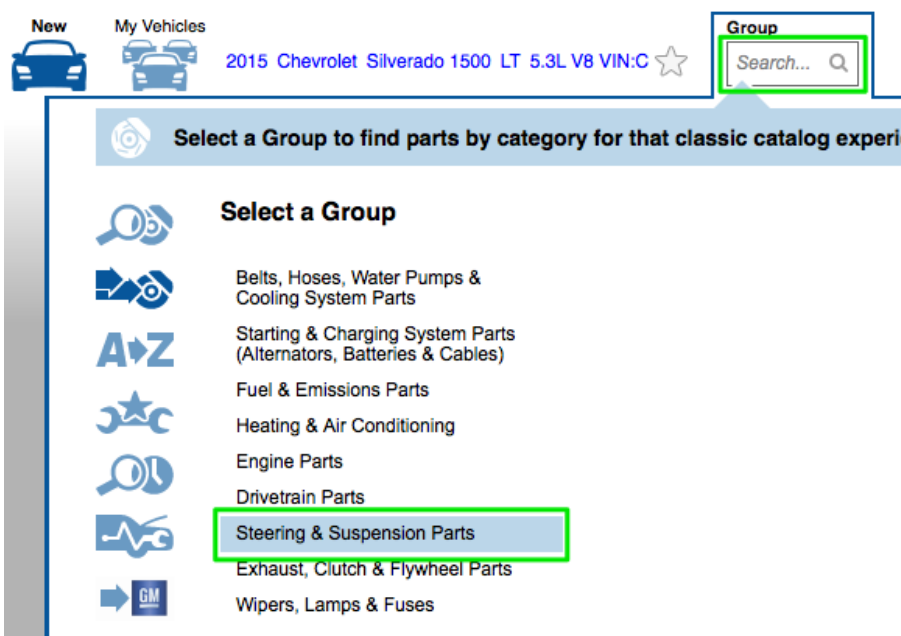

Part Type Search and Selection

Select a Group from the list **OR** enter a keyword in the Group Search box.