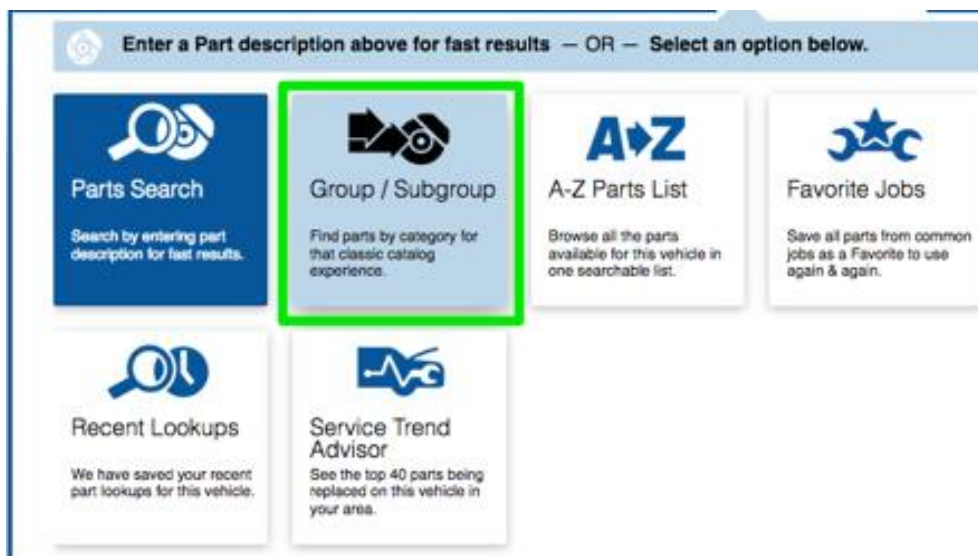

Overview

For that classic part search experience, you can quickly find parts by Group and Subgroup. Features include the option to do a keyword search and the ability to add Part Type selections from multiple Groups and Subgroups.

Once a vehicle is selected you can access the "Group/Subgroup/Part Type" selection screen by clicking on "Group / Subgroup" from the search options. The screen will refresh displaying all associated Groups for the selected vehicle.