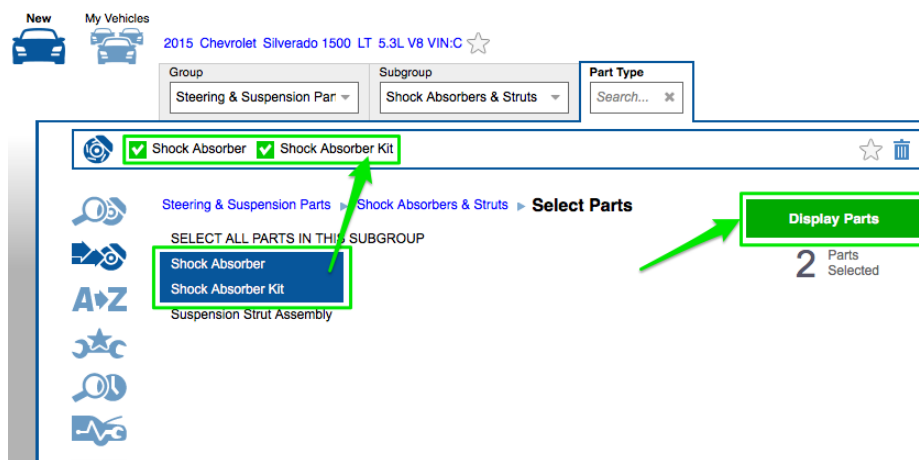

Once a vehicle is selected you can access the "Group/Subgroup/Part Type" selection screen by clicking on "Group / Subgroup" from the search options. The screen will refresh displaying all associated Groups for the selected vehicle.

Part Type Search and Selection

Select a Group from the list **OR** enter a keyword in the Group Search box.

Select a Subgroup from the list OR enter a keyword in the Subgroup Search box to find the Part Type you are looking for.

Select one or more Part Types by typing or clicking on the name(s). The selected Part Type(s) will be added to the "My Selected Parts" bar.

To choose all part types in the subgroup, click the "Select All Part Types in this Subgroup" link. The selected Part Types will be added to the "My Selected Parts" bar.

If you want to add more parts you can start back at the group level or use one of the other methods to find parts.

After you have selected all of the part types you wish to lookup, click the green "Display Parts" button in the upper right of any of the part selection screens.