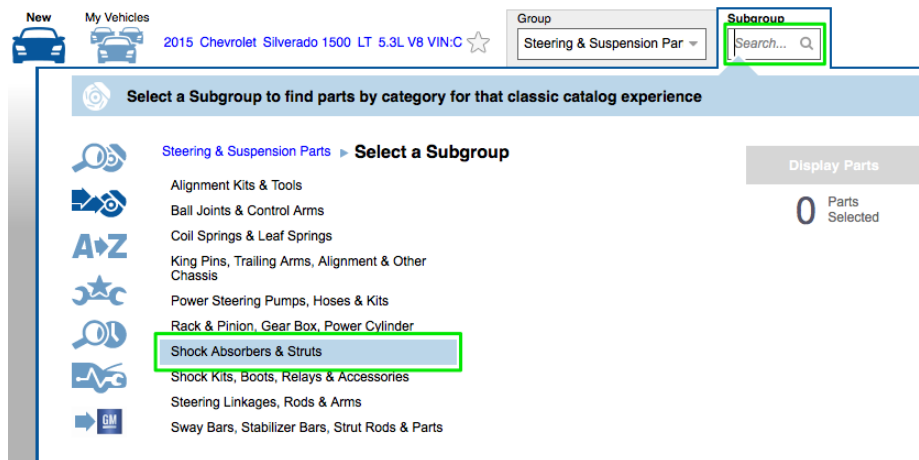

Once a vehicle is selected you can access the "Group/Subgroup/Part Type" selection screen by clicking on "Group / Subgroup" from the search options. The screen will refresh displaying all associated Groups for the selected vehicle.

Part Type Search and Selection

Select a Group from the list **OR** enter a keyword in the Group Search box.

Select a Subgroup from the list OR enter a keyword in the Subgroup Search box to find the Part Type you are looking for.